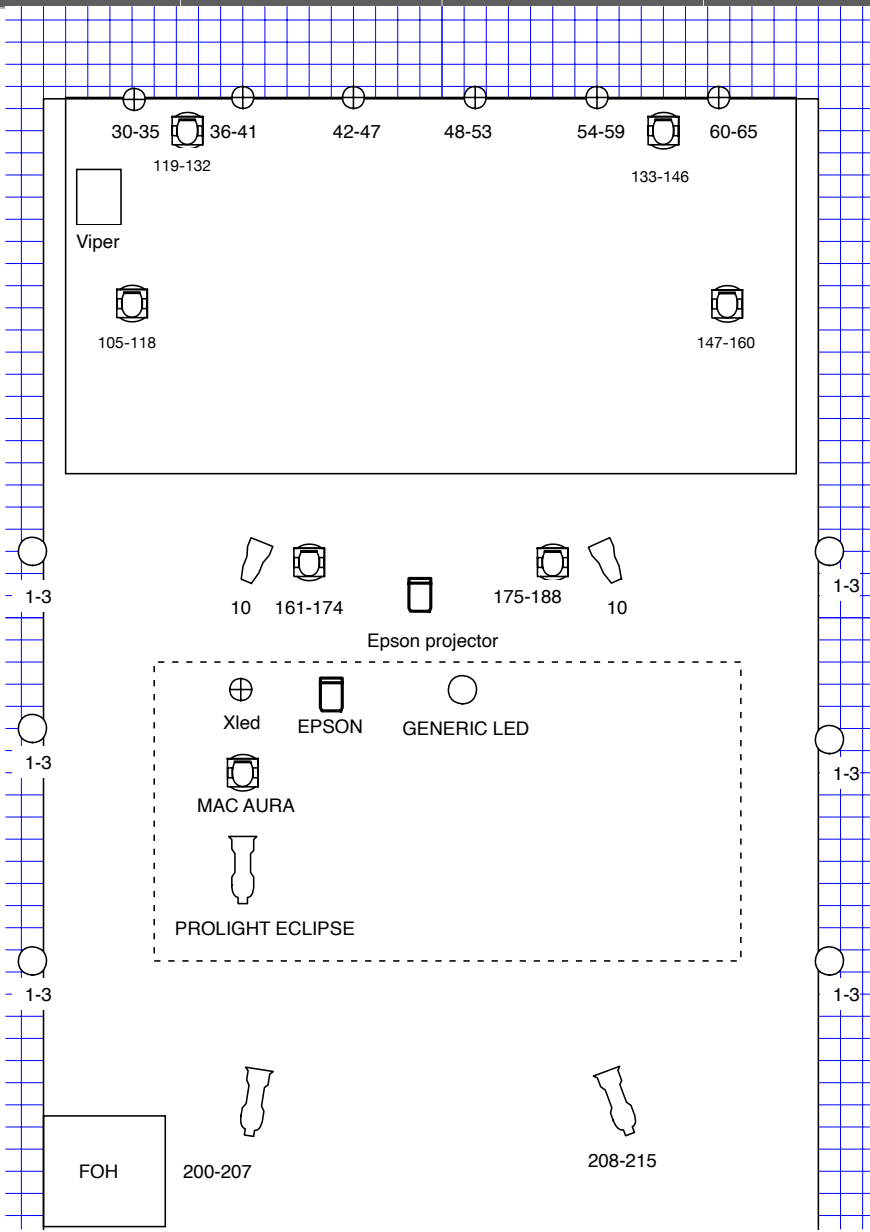

Microphones		Backline	
	1x Shure Beta 52A	DI	
	3x Sennheiser e604		5X Mono 1x Stereo Klark
	3x Sennheiser e904		
	8x Shure sm57	Wireless for rent	
	3x AKG C451B		4x Sennheiser ew300 G4 m/ hs2Omni Boyle
	1x Sennheiser e614		2x Sennheiser ew300 G4 m/845 kapsel
	1x Shure Beta 91A		
	2x Shure beta 58a		
	5x Shure sm58		
	1x Neumann KMS 105		
	1x Sennheiser 835		
	2x Sennheiser e906		
	2x AKG 214